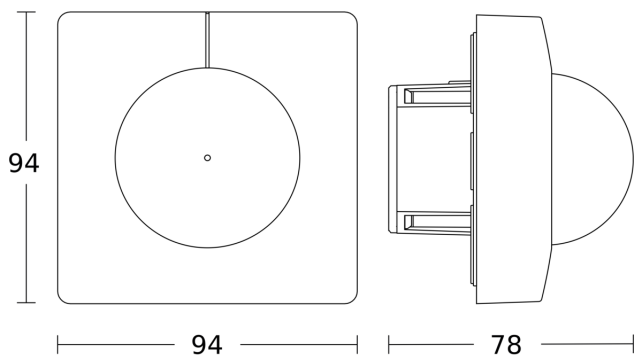

Presence detector - Professional Line

IS 3360

V3 KNX - in-ceiling installation, sq. white

EAN 4007841 079642

Article number 079642

Dimension Drawing 1

Dimension Drawing 2